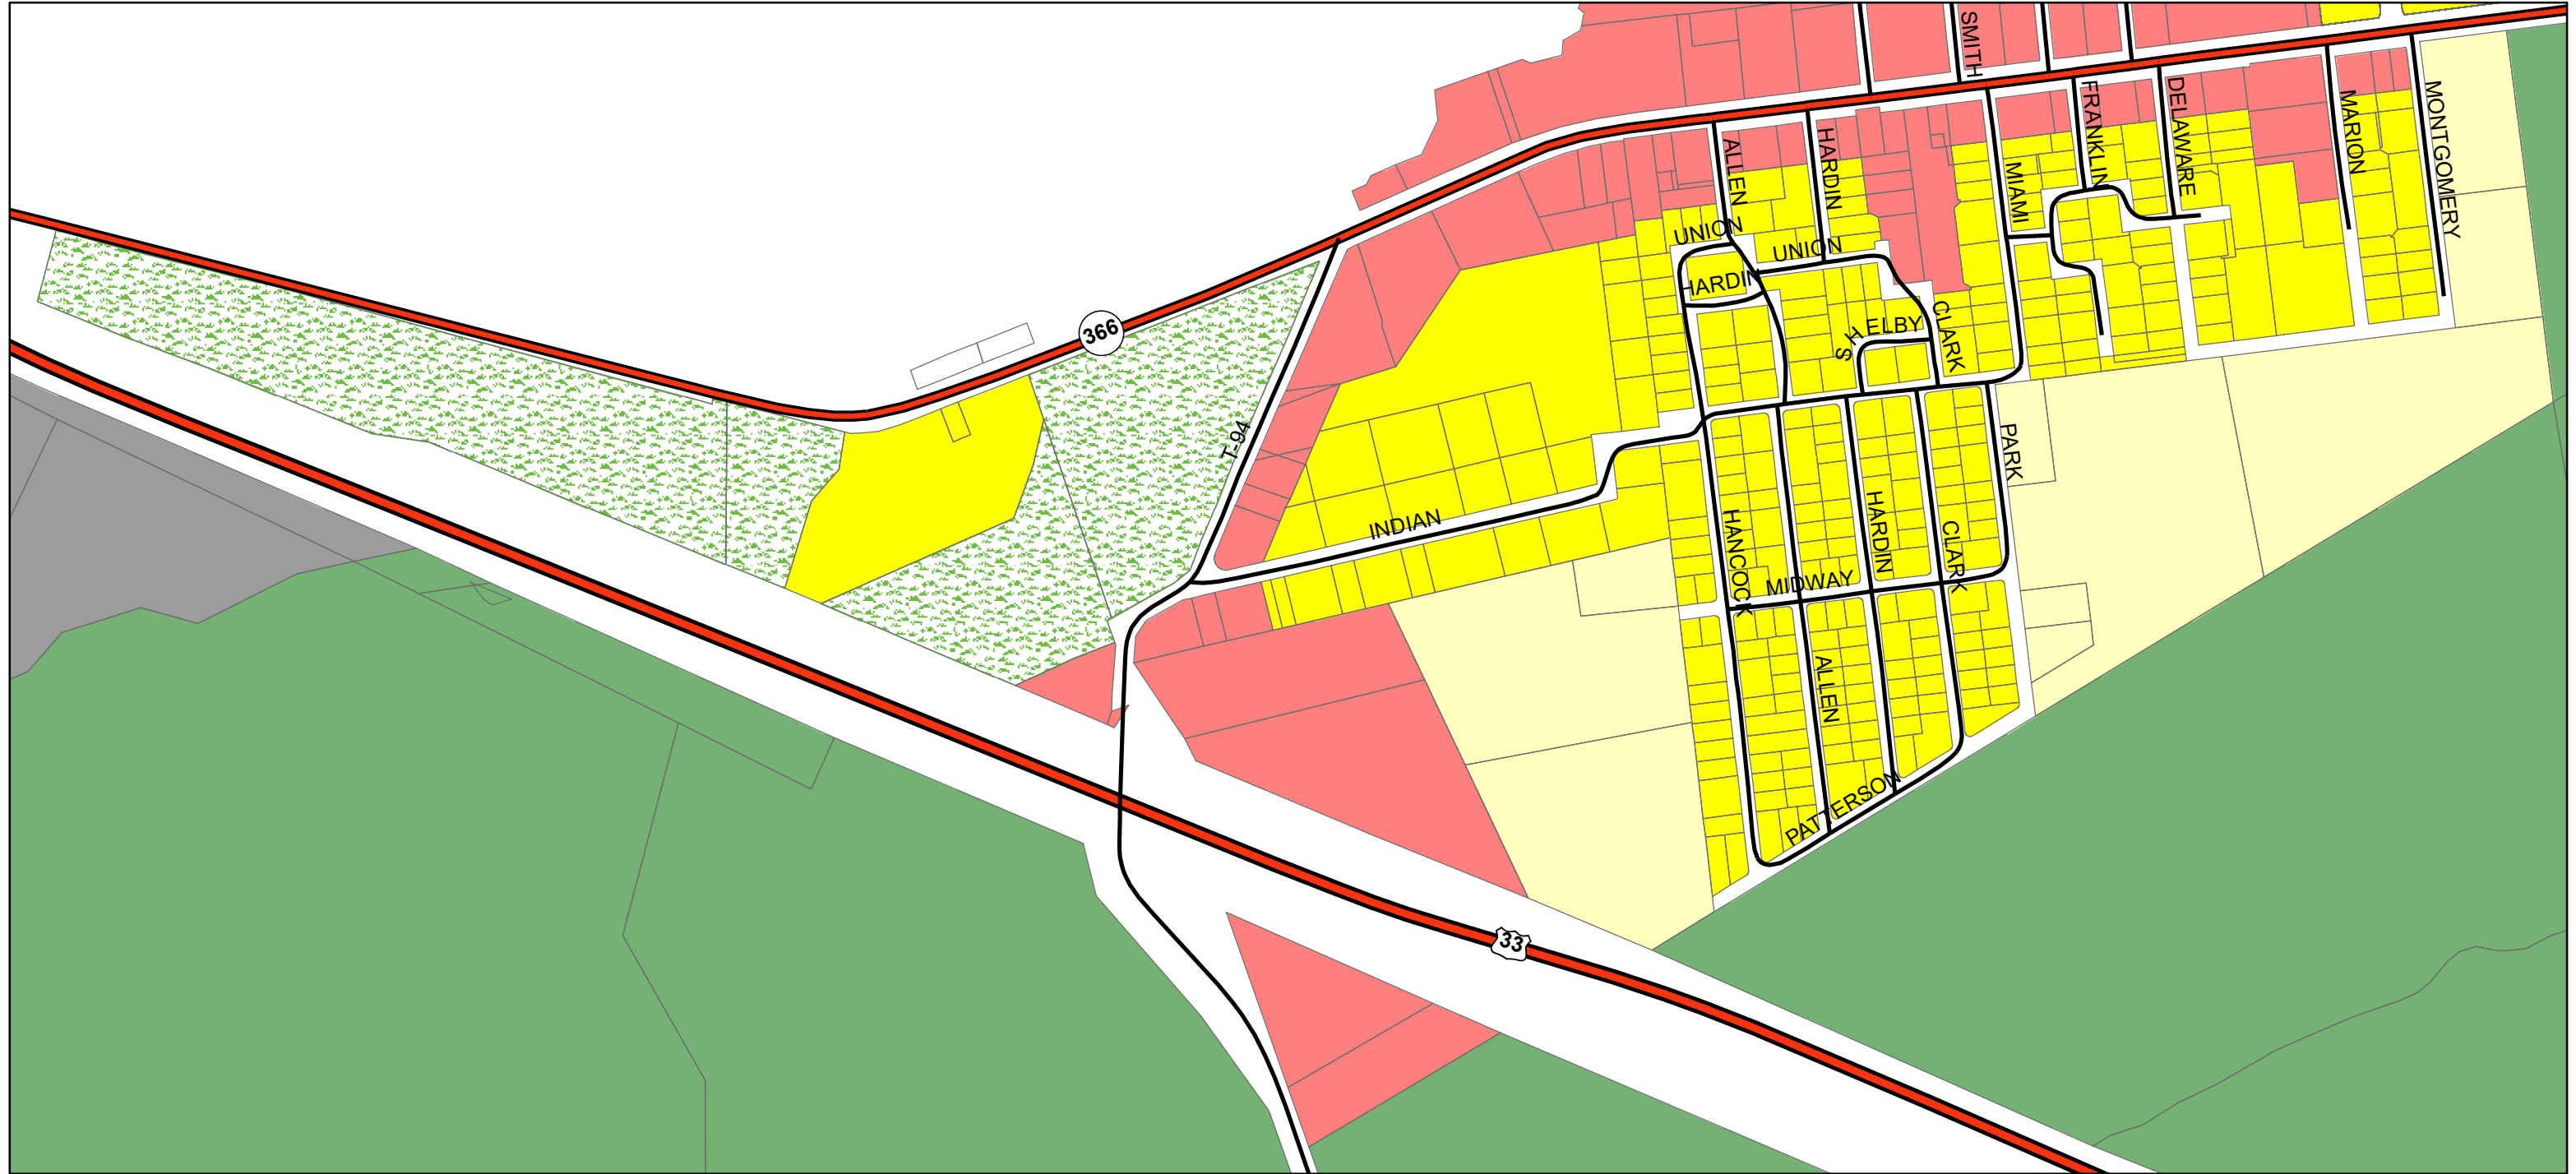

Five Parks Zoning Map

Roads

- US Route
- State Route
- County Road
- Township Road
- Municipal Road

Zoning Districts

- B-1
- M-1
- M-2
- ODNR
- R-1
- R-2
- Russells Point
- U-1

**Logan-Union-Champaign
Regional Planning Commission**
 9676 E. Foundry St.
 East Liberty, OH 43319
 (937) 666-3431

Map Created: 03/03/2009
 Map Revised: 01/15/2019 (BJB)